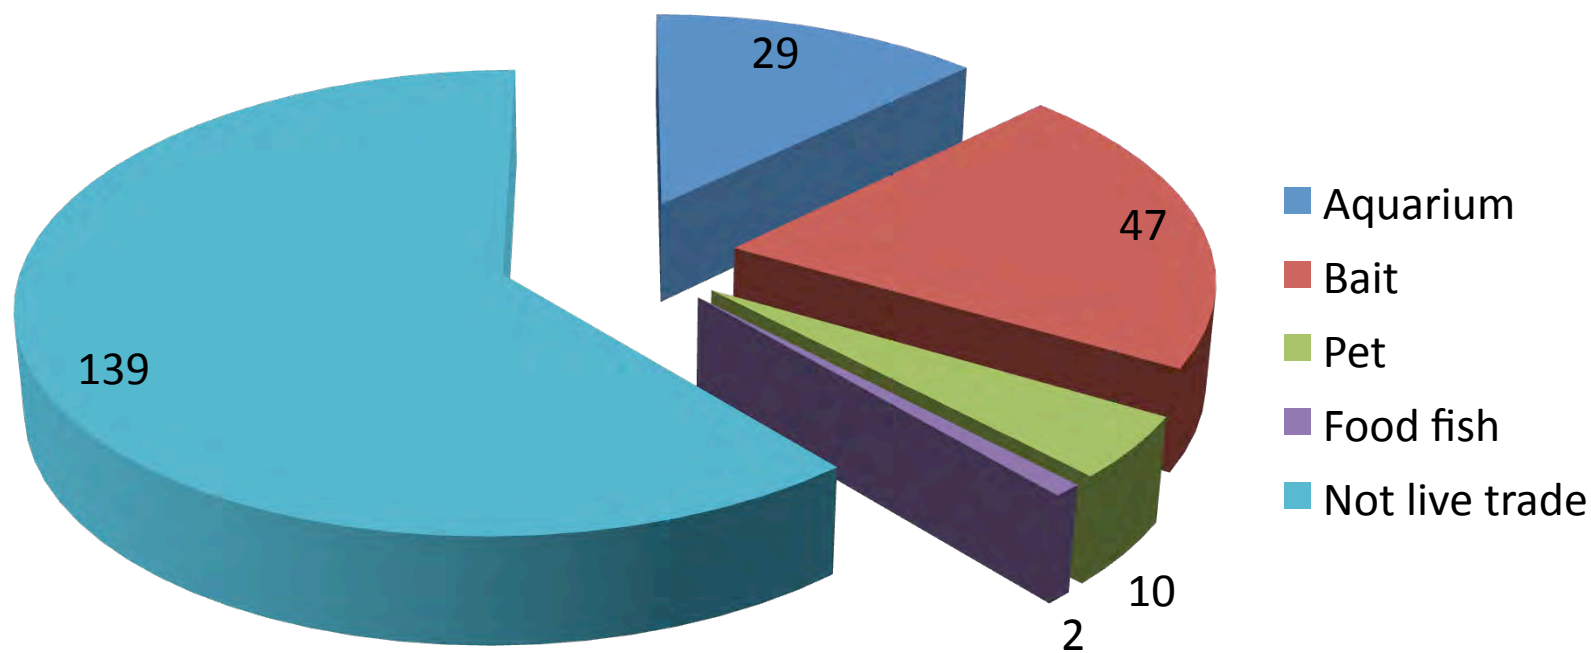

Freshwater Introductions in Mid-Atlantic Region

Atlantic drainage
Freshwater
MARP states

NAS Alerts in past 5 years

		Vector	DE	MD	NC	NJ	NY	PA	VA	WV
Oriental weatherfish	*	Aquarium		X	X	X	X		X	
Red-bellied pacu		Aquarium		X			X		X	
Chinese mystery snail	*	Aquarium					X	X		
Rusty crayfish	*	Bait		X						
Rudd		Bait					X			
Chinese mitten crab	*	Food	X	X		X	X			
Northern snakehead	*	Food		X	X		X	X		
Asian swamp eel	*	Food				X				
Asian tiger shrimp		Food/Aq*			X					
Nile tilapia		Food/Aq*						X		
Asian clam	*	Unknown					X	X		
Zebra/Quagga mussels		Many		X			X	X		
Spiny water flea	*	Many					X			

* established